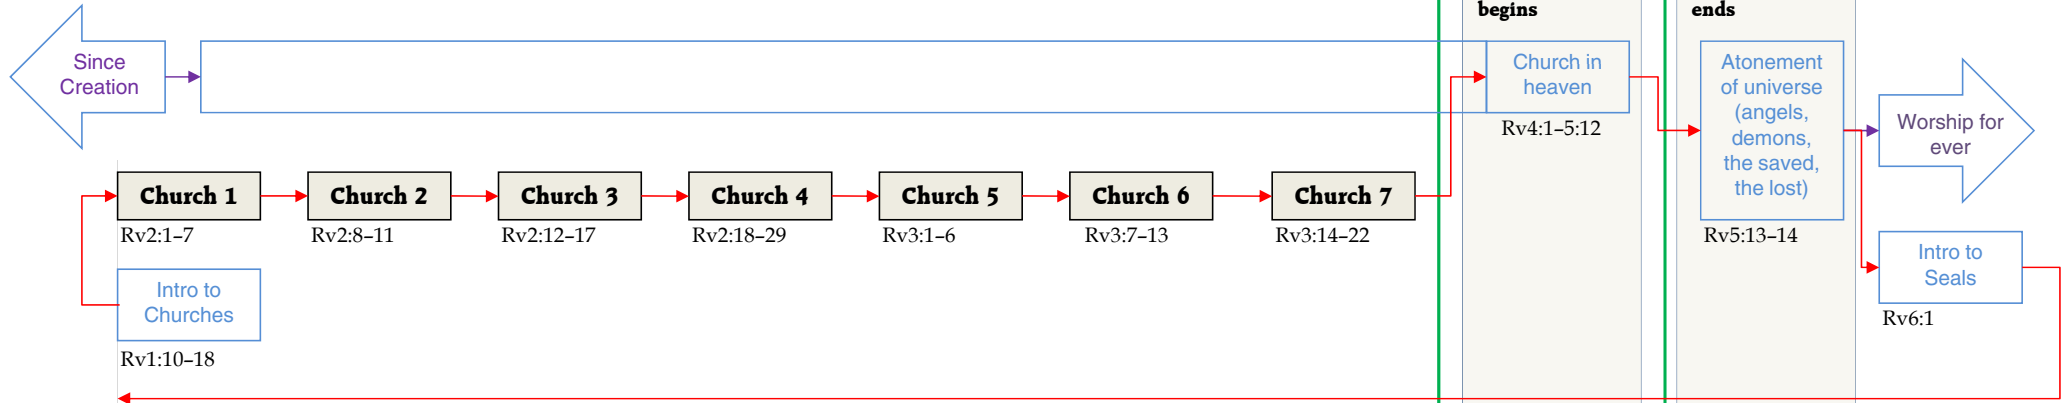

Christian Era, 95AD – New Heaven and Earth

Jesus guides his Bride to the New Earth

Red arrows show the sequence in which John presented what he saw in the vision.  
Chronology is presented by the horizontal position on the chart.  
Placement of elements shows the relative position.  
Made not to scale.  
© Cezary Niewiadomski, www.closer2truth.org